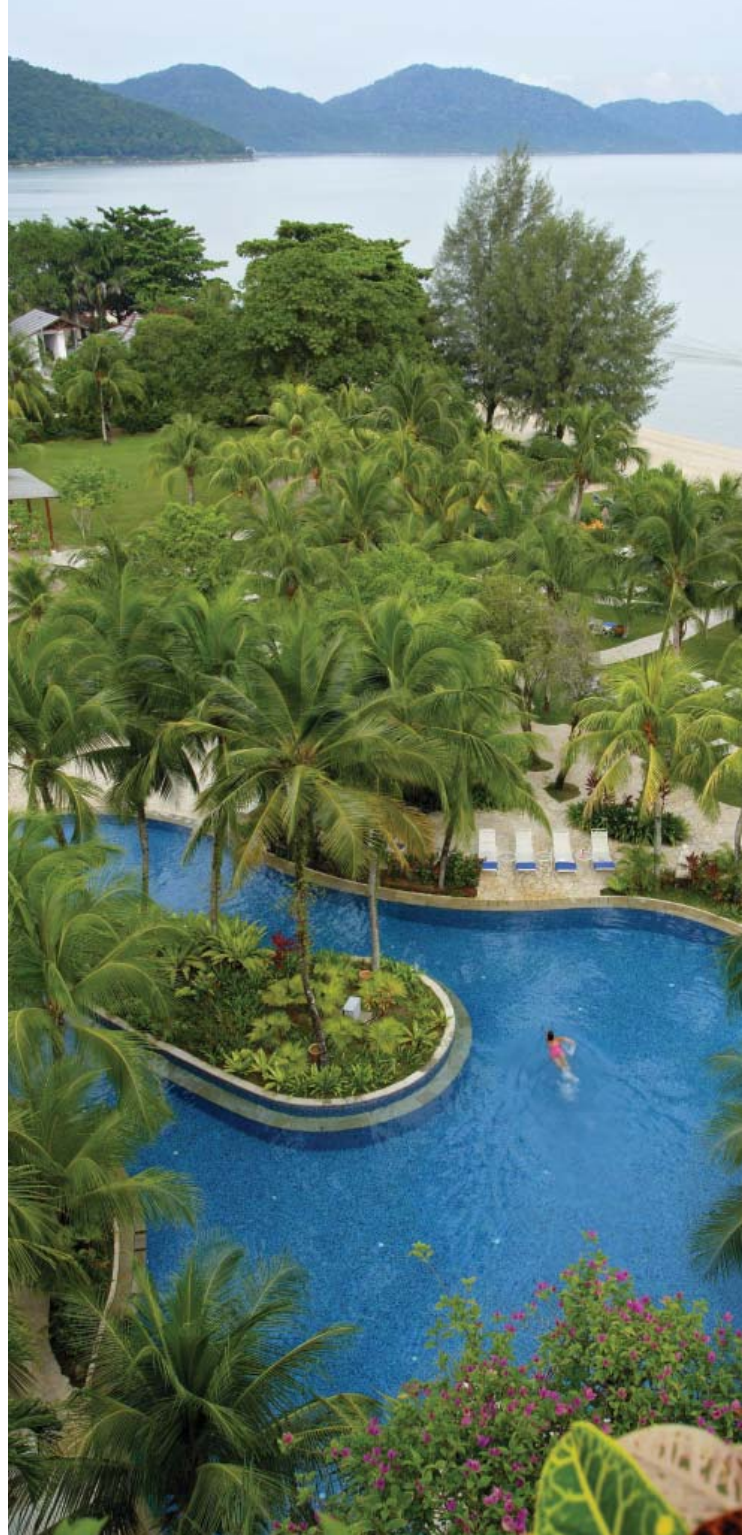

The hotel also gives you panoramic views of the breathtaking cityscape which includes the Petronas Twin Towers, an awe-inspiring architectural marvel.

PARKROYAL PENANG  
MALAYSIA

Embrace the sun, sand and sea.

Laidback and tranquil, this idyllic resort is perfect for honeymoons, family getaways and corporate workshops.

Our rooms and suites are ideal for romantic vacations as they reveal picturesque views of the ocean. With 142 connecting rooms, a Kids Club and water sport amenities, the resort is customised for fun-filled family outings. The nearby wide beaches of Batu Ferringhi, with lush greenery and dazzling blue-green coves, are ideal for teambuilding activities.

For those craving local delicacies and knick-knacks, the nearby night market is a must.

PARKROYAL YANGON  
MYANMAR

Savour warm Burmese hospitality and  
the old-world charm of Myanmar.

Superbly located in the heart of the city, the resplendent  
hotel gets you close to the city's prized collections –  
majestic golden pagodas and heritage sites.  
Neighbouring hotspots like the famous Bogyoke Aung  
San Market and Chinatown offer many unique  
souvenirs at a bargain.