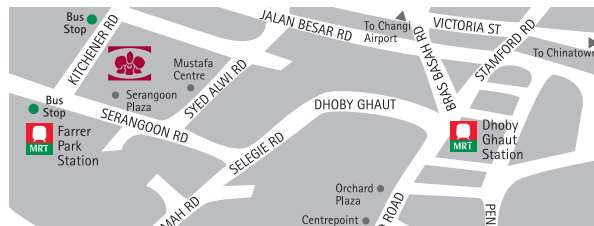

PARKROYAL ON KITCHENER ROAD, SINGAPORE

GDS Codes:

- Galileo PL97195 • Sabre PL21801 • Amadeus PLSIN116 • Worldspan PL80412

181 Kitchener Road, Singapore 208533

Tel: (65) 6428 3000 Fax: (65) 6297 2827

E-mail: reservations@kr.parkroyalhotels.com