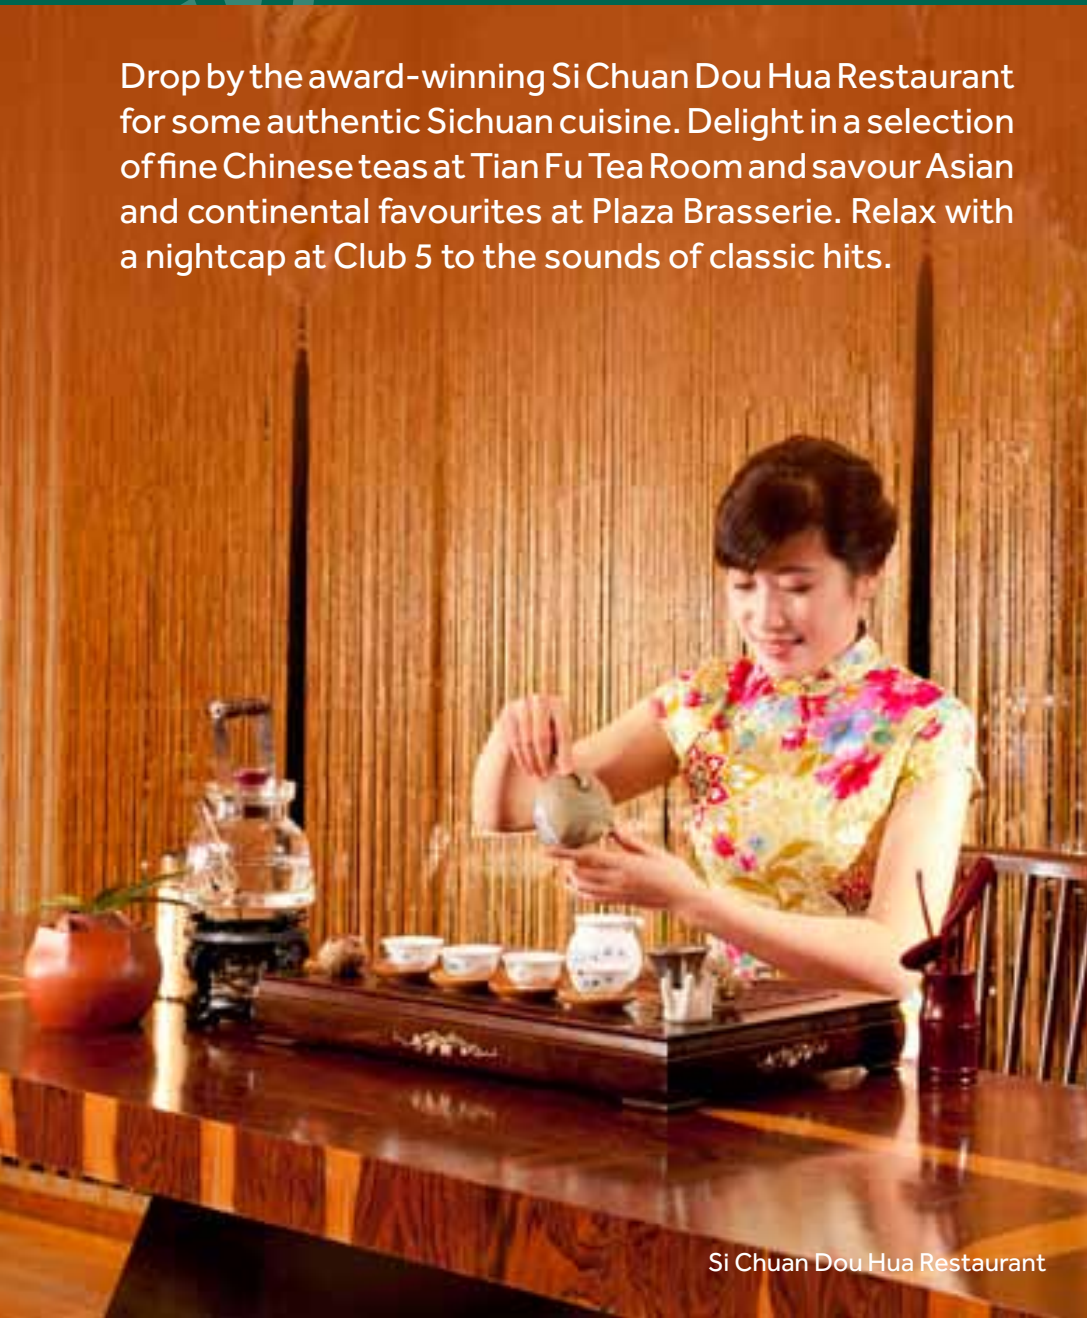

Dine in style

Drop by the award-winning Si Chuan Dou Hua Restaurant for some authentic Sichuan cuisine. Delight in a selection of fine Chinese teas at Tian Fu Tea Room and savour Asian and continental favourites at Plaza Brasserie. Relax with a nightcap at Club 5 to the sounds of classic hits.