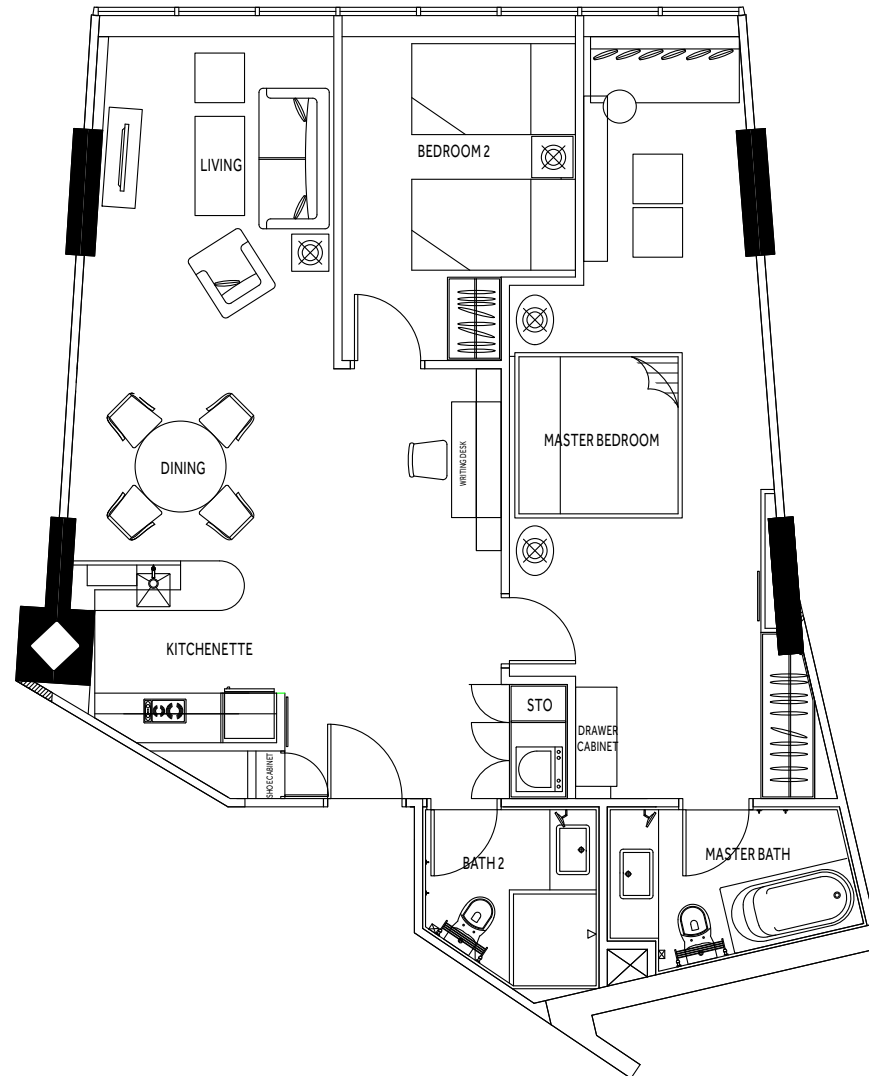

Si Chuan Dou Hua Restaurant

Plaza Brasserie

Floor plan

One Bedroom Deluxe (51 sqm)

Layout is for typical unit only. Actual layout may vary for some units.

Floor plan

One Bedroom Premium (70 sqm)

Layout is for typical unit only. Actual layout may vary for some units.

Floor plan

Two Bedroom Deluxe (79 sqm)

Layout is for typical unit only. Actual layout may vary for some units.

Floor plan

Two Bedroom Premium (93 sqm)

Layout is for typical unit only. Actual layout may vary for some units.