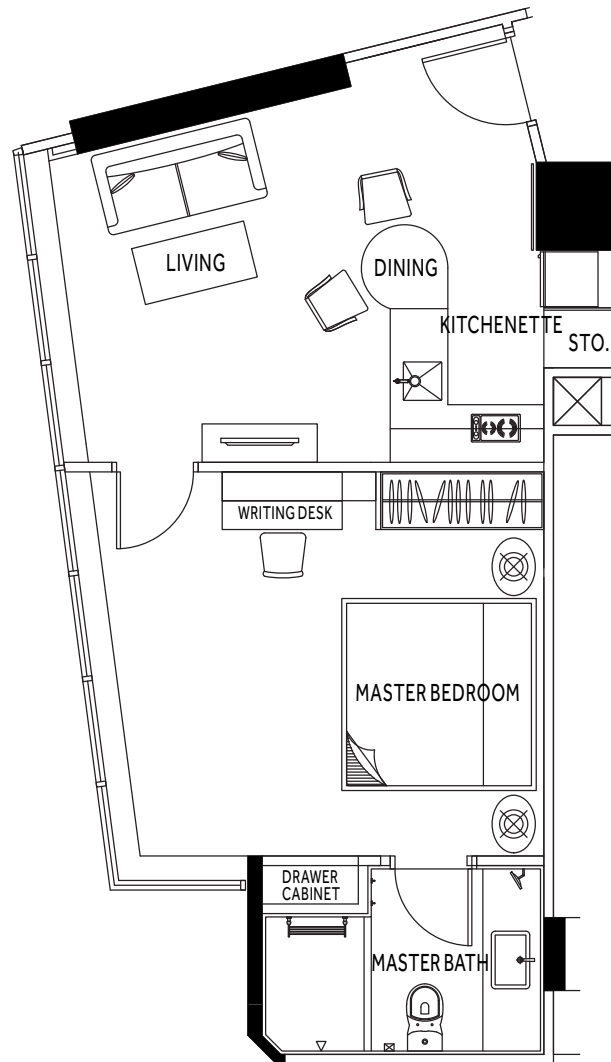

Si Chuan Dou Hua Restaurant

Plaza Brasserie

Floor plan

One Bedroom Deluxe (51 sqm)

Layout is for typical unit only. Actual layout may vary for some units.

Floor plan

One Bedroom Premium (70 sqm)

Layout is for typical unit only. Actual layout may vary for some units.