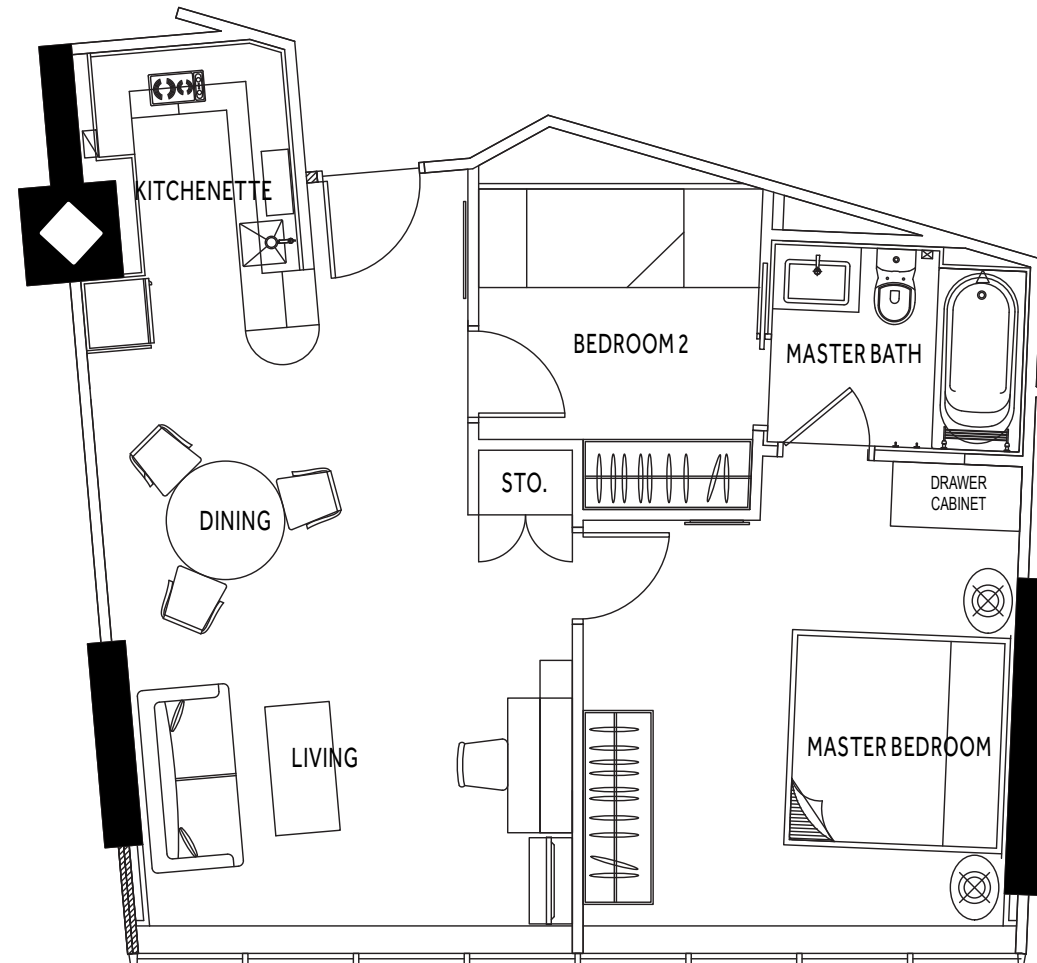

Si Chuan Dou Hua Restaurant

Plaza Brasserie

Floor plan

One Bedroom Deluxe (51 sqm)

Layout is for typical unit only. Actual layout may vary for some units.

Floor plan

One Bedroom Premium (70 sqm)

Layout is for typical unit only. Actual layout may vary for some units.

Floor plan

Two Bedroom Deluxe (79 sqm)

Layout is for typical unit only. Actual layout may vary for some units.

Floor plan

Two Bedroom Premium (93 sqm)

Layout is for typical unit only. Actual layout may vary for some units.