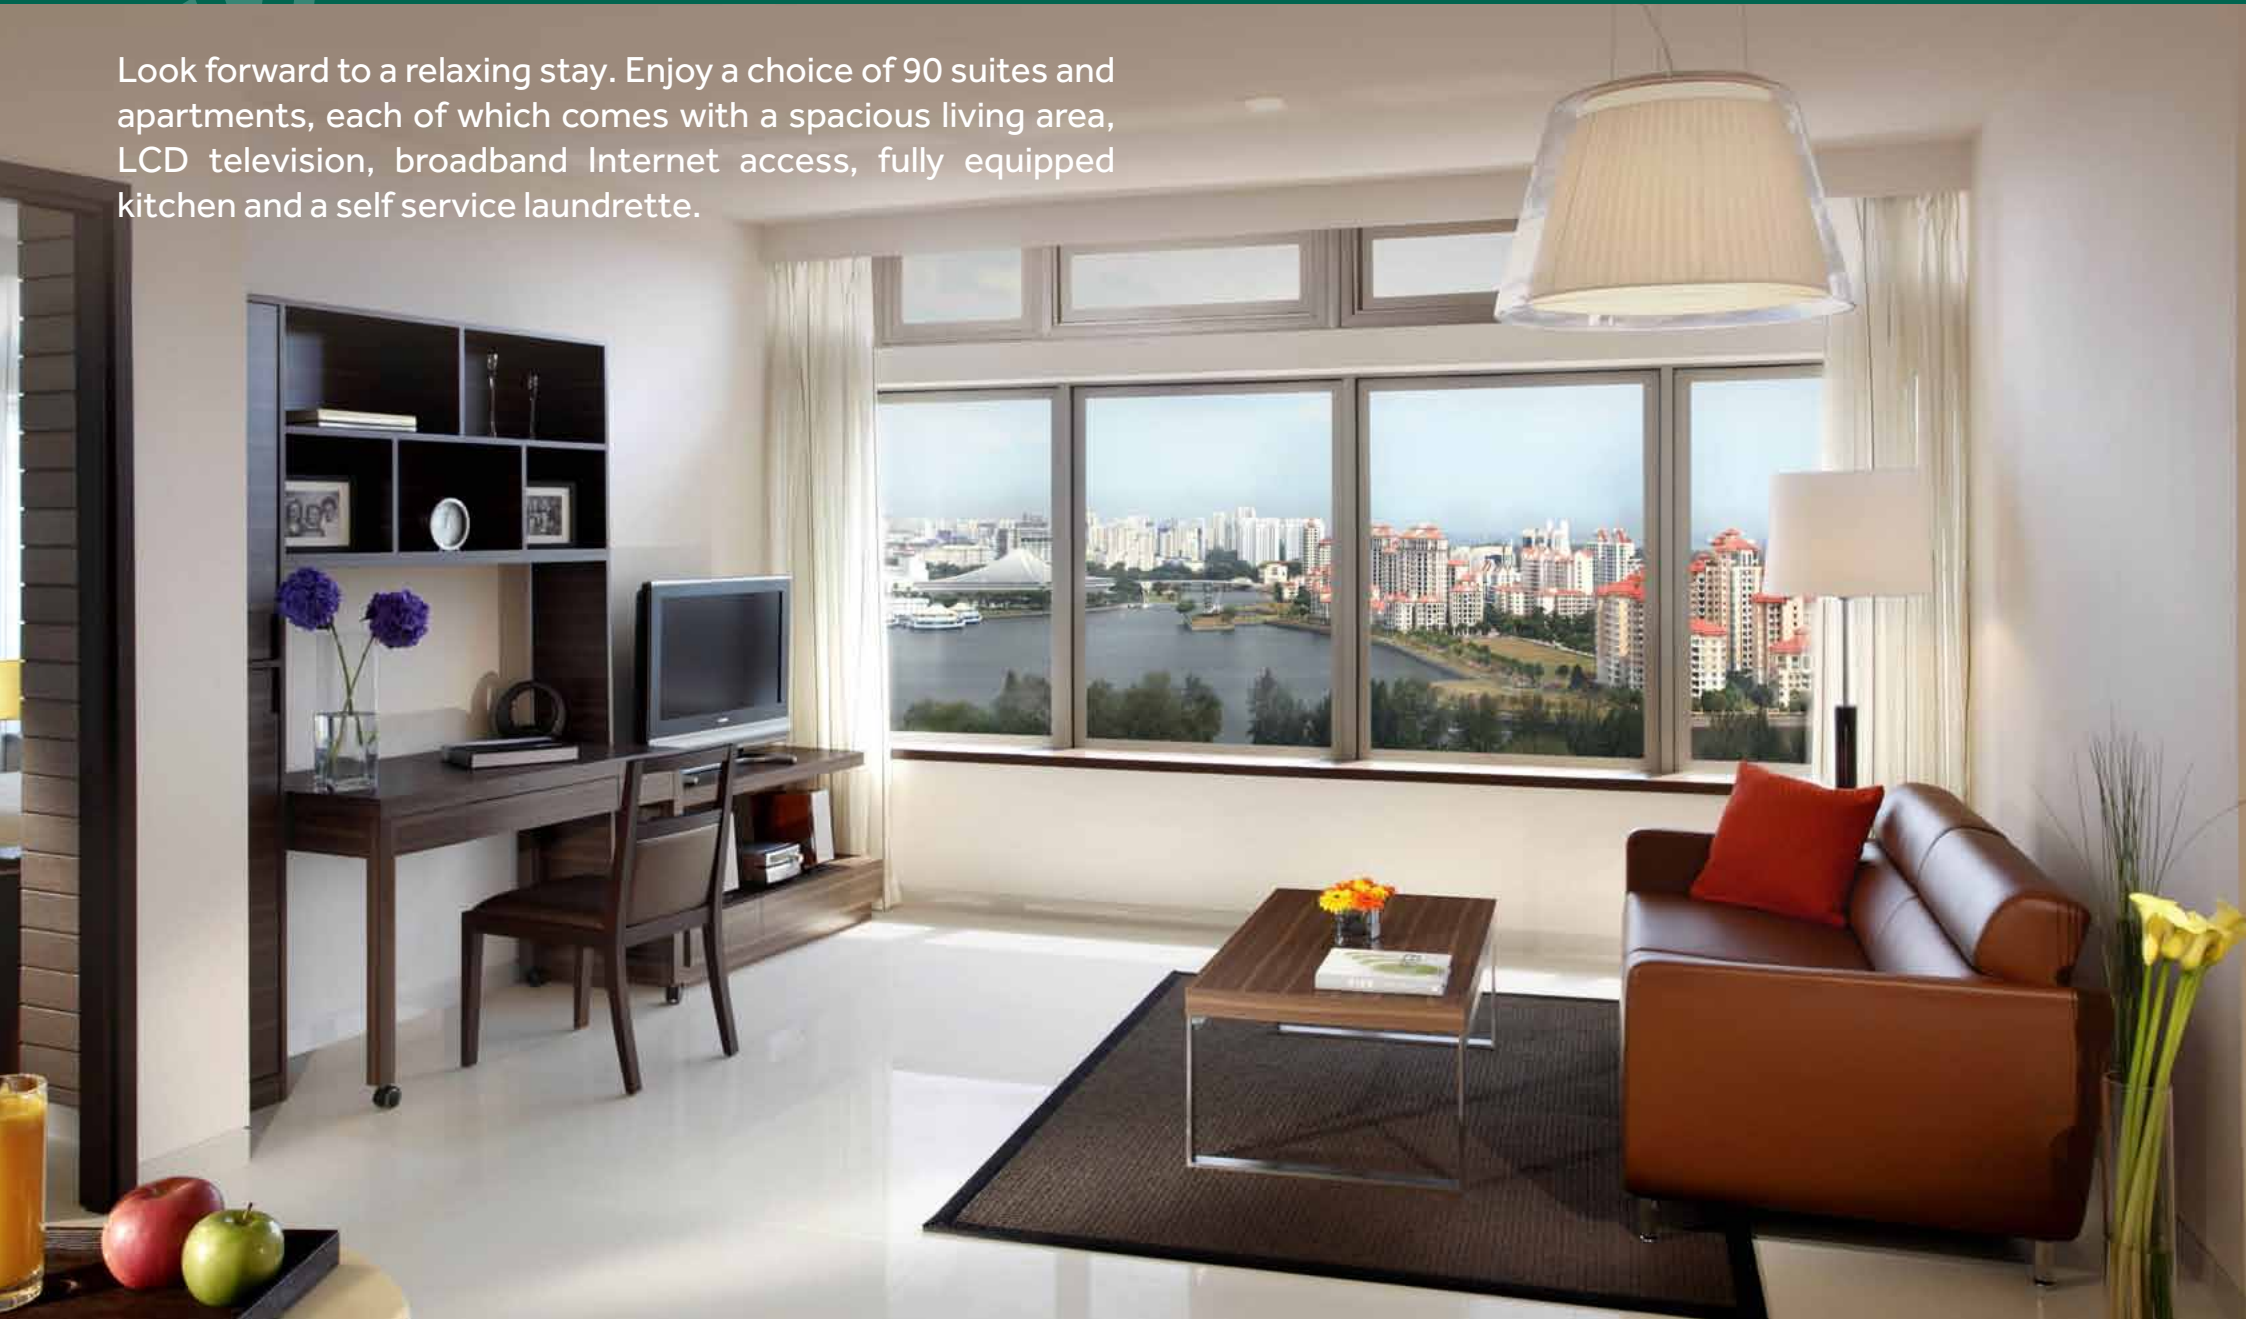

Your Local Connection
In the heart of the City

A night-time photograph of the Singapore skyline, featuring the Singapore Flyer Ferris wheel on the right and various skyscrapers on the left, all illuminated against a dark blue sky. The water of the bay is visible in the foreground.

PARKROYAL
SERVICED SUITES
SINGAPORE

Where work meets play

Just minutes from the Central Business District and less than 20 minutes from the airport, PARKROYAL Serviced Suites Singapore offers the international traveller the best of both business and leisure. Our friendly PARKROYAL people are at hand to help you explore authentic local experiences.

Your home away from home

Look forward to a relaxing stay. Enjoy a choice of 90 suites and apartments, each of which comes with a spacious living area, LCD television, broadband Internet access, fully equipped kitchen and a self service laundrette.

Rooms and suites

Spacious yet intimate, our stylish rooms and suites offer inspiring views of the city or sea. Each well-appointed room is designed specifically with extended-stay travellers in mind and furnished with modern amenities.